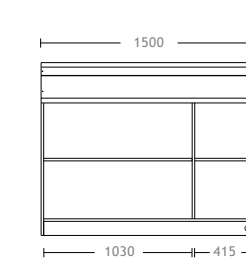

## BANCHI BAR NEUTRO H1200MM AMBIENT BAR COUNTERS H1200

sezione section

lato operatore operator side

**BANCO BAR NEUTRO H1200 P905MM**  
AMBIENT BAR COUNTER H1200 P905MM

**BANCO BAR NEUTRO L1000 H1200 P905MM**  
AMBIENT BAR COUNTER W1000 H1200 P905MM