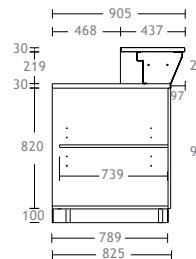

BANCHI BAR NEUTRO H1200MM AMBIENT BAR COUNTERS H1200

sezione section

lato operatore operator side

BANCO BAR NEUTRO H1200 P905MM
AMBIENT BAR COUNTER H1200 P905MM