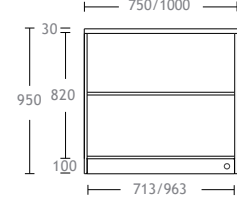

## BANCHI NEUTRO H950MM AMBIENT COUNTERS H950

sezione section

lato operatore operator side

**BANCO NEUTRO H950 P825MM**  
AMBIENT COUNTER H950 P825MM

**BANCO BAR NEUTRO L750/1000 H950 P825MM**  
AMBIENT BAR COUNTER W750/1000 H950 P825MM