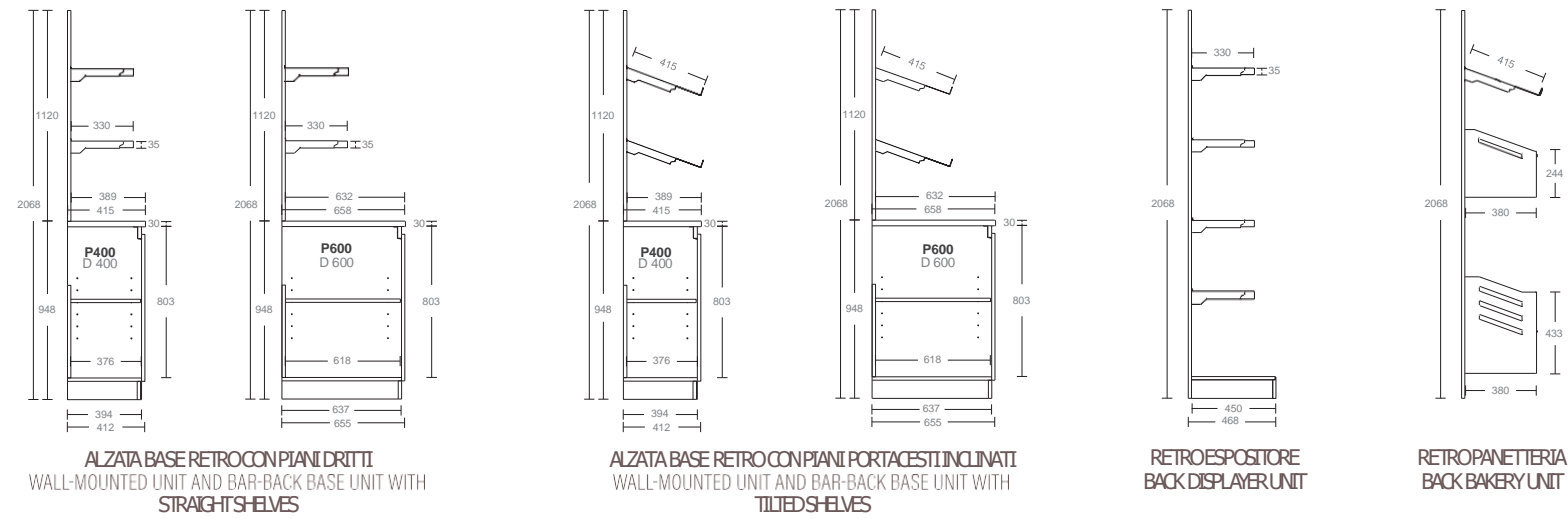

sezione section

ALZATA BASE RETRO CON PIANI DIRITTI
WALL-MOUNTED UNIT AND BAR-BACK BASE UNIT WITH STRAIGHT SHELVES

ALZATA BASE RETRO CON PIANI PORTACESTI INCLINATI
WALL-MOUNTED UNIT AND BAR-BACK BASE UNIT WITH TILTED SHELVES

RETROESPOSITORE
BACK DISPLAYER UNIT

RETRO PANETTERIA
BACK BAKERY UNIT

vista frontale front view