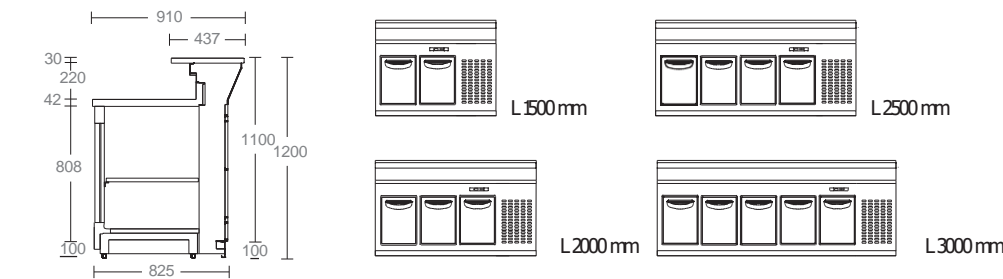

BANCHI BAR REFRIGERATI H1200MM
REFRIGERATED BAR COUNTERS H1200 MM

BANCO BAR CON CELLE REFRIGERATE
STATICHE E MOTORE INCORPORATO
H1200 P825 MM
BAR COUNTER WITH STATIC
REFRIGERATED ROOMS & HERMETIC UNIT
H1200 D825 MM