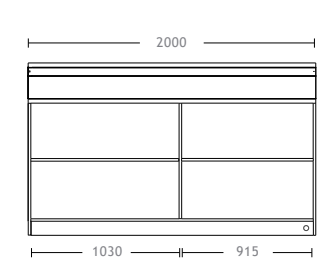

BANCO BAR NEUTRO L2000 H1200 P905MM
AMBIENT BAR COUNTER W2000 H1200 P905MM