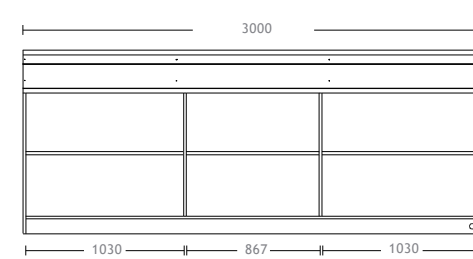

BANCHI BAR NEUTRO H1200MM AMBIENT BAR COUNTERS H1200

BANCO BAR NEUTRO L3000 H1200 P905MM
AMBIENT BAR COUNTER W3000 H1200 P905MM