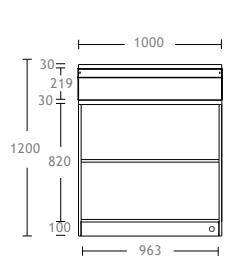

BANCO BAR NEUTRO L1000 H1200 P905MM
AMBIENT BAR COUNTER W1000 H1200 P905MM