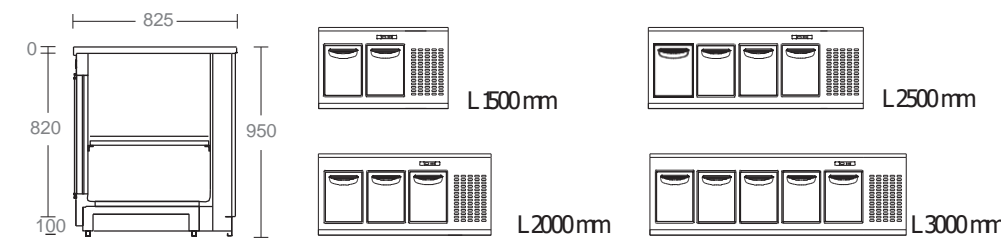

BANCHI REFRIGERATI H950MM
REFRIGERATED COUNTERS H950

sezione section

BANCO CON CELLE REFRIGERATE STATICHE E MOTORE INCORPORATO H950 P825 MM
COUNTER WITH STATIC REFRIGERATED ROOMS & HERMETIC UNIT H950 D825 MM