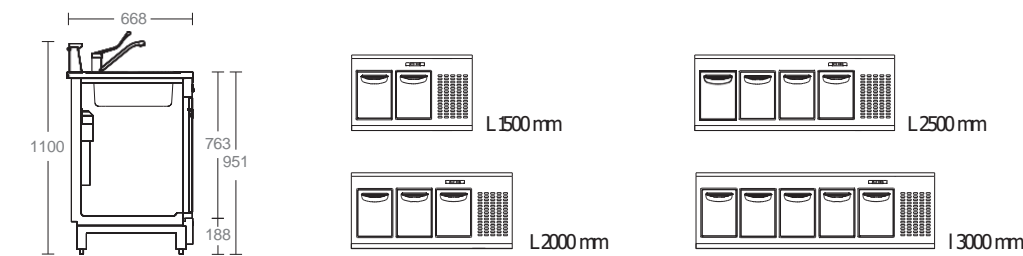

BASIRETROREFRIGERATE REFRIGERATED BACK-BASES

BASE CON CELLE REFRIGERATE STATICHE
E MOTORE INCORPORATO H1100 P668 MM
BACK-BASE WITH STATIC REFRIGERATED
ROOMS & HERMETIC UNIT H1100 D668