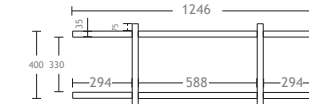

RETROALZATA BOTTIGLIERA HASTHAG P 236
HASTHAG BOTTLE COMPARTMENT D 236