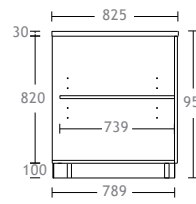

## BANCHI NEUTRO H950MM AMBIENT COUNTERS H950

sezione section

lato operatore operator side

**BANCO NEUTRO H950 P825MM**  
AMBIENT COUNTER H950 P825MM

**BANCO BAR NEUTRO L750/1000 H950 P825MM**  
AMBIENT BAR COUNTER W750/1000 H950 P825MM