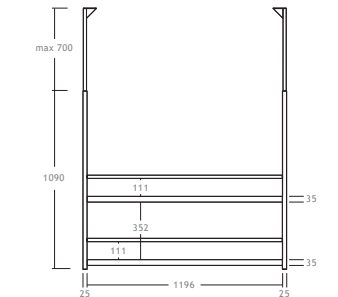

MENSOLA PORTA BOTTIGLIE A SOFFITTO
CEILING BOTTLE COMPARTMENT