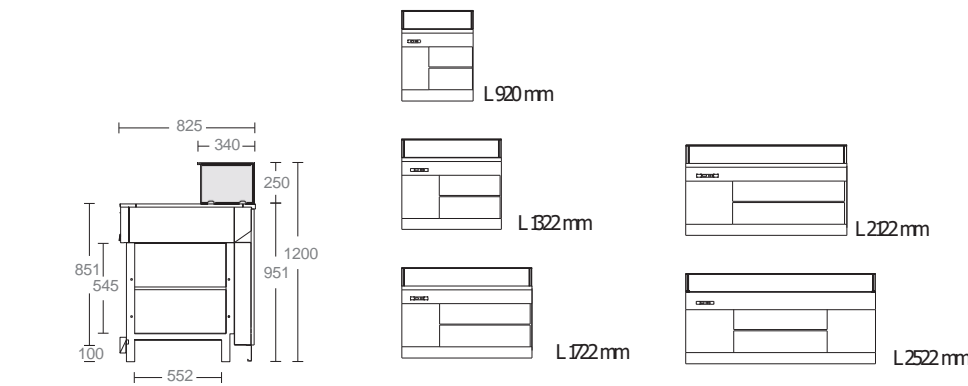

BANCHI DROP-IN REFRIGERATI VENTILATI
VENTILATED REFRIGERATED DROP-IN COUNTERS

BANCO DROP-IN REFRIGERATO VENTILATO
CON MOTORE INCORPORATO E TECA IN VETRO
H1200 P825 MM
VENTILATED REFRIGERATED DROP-IN
COUNTERS WITH HERMETIC UNIT & LOW GLASS
H1200 D825 MM