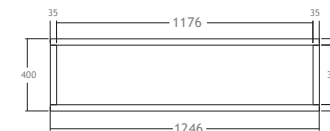

RETROALZATA BOTTIGLIERA SQUARE P 236
SQUARE BOTTLE COMPARTMENT D 236