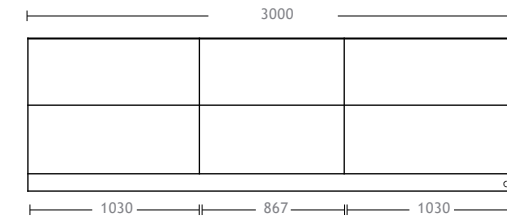

BANCHI NEUTRO H950MM AMBIENT COUNTERS H950

BANCO BAR NEUTRO L3000 H950 P825MM
AMBIENT BAR COUNTER W3000 H950 P825MM